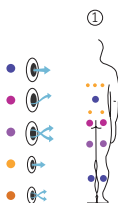

Sky

The eagerly anticipated compact mini pool

CODE 74237

1 position
1 vertical
Measures: 400 x 230 x 138 cm
Water capacity (l): 6.000 litres
Weight: Empty 1150 kg / Full 7.150 kg
3 colors
1 massage

ACRYLIC COLORS

White Sterling Blue Marble

FURNITURE FINISHES (OUTDOOR CABINET)

Synthetic Grey

SWIMSPA

EN

AQUAVIA SPA

TECHNICAL SPECIFICATIONS

PRESTACIONES	
Total massage points	12
Massage Jets	12
Air Nozzles	Not available
Headrests	-
Digital Control Panel	TP600
Ultraviolet Treatment UV	Standard
Metal structure	Standard
Insulating Base	Standard
Energy Saving Cover	Standard
EcoSpa	Optional
Blue Connect Plus	Optional
Swimming Kit	Optional
FINISHES	
Colour Sense	1 LED
Pure Line Lighting	Not available
Surround Bluetooth Audio 4.1	Not available
Jets / Stainless Steel Nozzles	Standard
Stainless steel handrail	-
Without cabinet	Optional
MESSAGE PUMPS	
Water massage	1,5 KW / 2 CV
FILTRATION AND HEATING	
Recirculation pump	400 W
Water heater	3.000 W
Type of filter	2 x Cartridges
POWER SUPPLY	
Power requirement to 230 V (LOW/AMP)	3.400 W / 17,78 A
Voltage	230 V / 400 V III