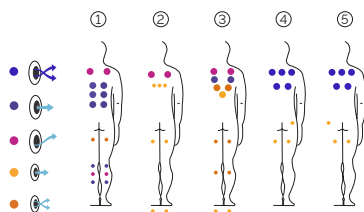

Touch5 PRO

Extraordinary massage intensity.

CODE 77262

Ideal for 4 people

5 different positions

2 loungers

3 seats

Measure: 216 x 216 x 74 cm

Water volume: 1.063 litres

Weight: Empty 265 kg / Full 1,328 kg

5 colours

5 types of massage

PRO LINE

EN

AQUAVIA SPA

TECHNICAL SPECIFICATIONS

FEATURES	
Total massage points	56
Massage Jets	56
Headrests	3
Touch Panel	Standard equipment
Ultraviolet Treatment UV	Standard equipment
Metal structure	Standard equipment
ABS base	Standard equipment
Prime Tex Cover	Standard equipment
EcoSpa	Optional
Nordic Insulation System	Optional
Blue Connect Plus	Optional
FINISHES	
Colour Sense	5 LEDs + Lit accessories
Bluetooth Audio	Optional
Stainless Steel Nozzles	Standard equipment
Stainless Steel Bar	Standard equipment
Wifi Spa Control	Optional
Without cabinet	Optional
MASSAGE PUMPS	
Water massage	2 x 1800 W / 2.5 CV
Relax Impact Pump	1150 W
FILTRATION AND HEATING	
Recirculation pump	200 W
Water heater	3.000 W
Type of filter	Cartridge
POWER SUPPLY	
Power requirement to 230 V (LOW/	3.800 W / 16,52 A
Voltage	230 V / 400 V III

SHELL FINISHES

FURNITURE FINISHES (OUTDOOR CABINET)

FEATURES

OPTIONAL FEATURES

As part of our policy of continuous improvement, we reserve the right to modify design and/or specifications without prior notice.