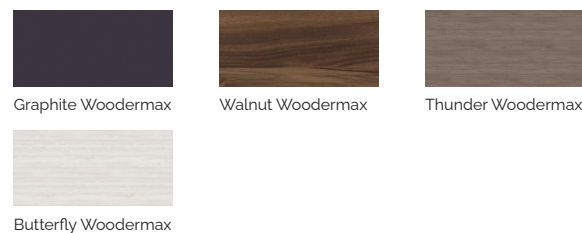

SHELL FINISHES

FURNITURE FINISHES (OUTDOOR CABINET)