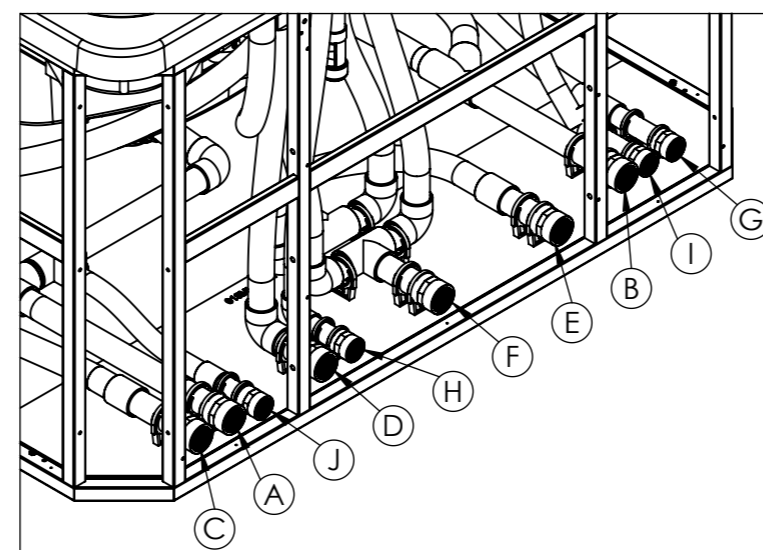

A	Suction Water Massage Pump 1	Ø 63 FEMALE SOCKET
B	Suction Water Massage Pump 2	Ø 63 FEMALE SOCKET
C	Suction Water Massage Pump 3	Ø 63 FEMALE SOCKET
D	Return Water Massage Pump 1	Ø 63 FEMALE SOCKET
E	Return Water Massage Pump 2	Ø 63 FEMALE SOCKET
F	Return Water Massage Pump 3	Ø 63 FEMALE SOCKET
G	Suction Filtration Pump	Ø 50 FEMALE SOCKET
H	Return Filtration Pump Inlets	Ø 50 FEMALE SOCKET
I	Filter pump suction vacuum cleaner	Ø 50 FEMALE SOCKET
J	Spa Drain	Ø 50 FEMALE SOCKET

SCALE 1:18

WARNING:
It's essential to keep a minimum clearance access of **700mm** all around.

According to our policy of continuous improvement, dimensions, features or components of this product can be partially or completely changed without prior notice.
It's Customer responsibility to verify that this is the last version of the drawing.

00	31/01/2024	A Arconada	Afegim pla inclinat botonera
Revision	Date Fecha	Name Nombre	Modification Modificaci3n

Dimensions in mm. General Tolerances +/- 10mm			COMMERCIAL		
Drawn	Date	Name	Code	Rev.	Size
Checked	08/05/2014	C. F.	iberspa	69129-AV	00
Scale 1:25	31/01/2024	X. Codina			
Sheet 1/1	General Tolerance DIN 7168 ISO 2768g				

General specifications	
Spa weight (empty)	1.177 Kg
Spa weight (full)	9.677 Kg