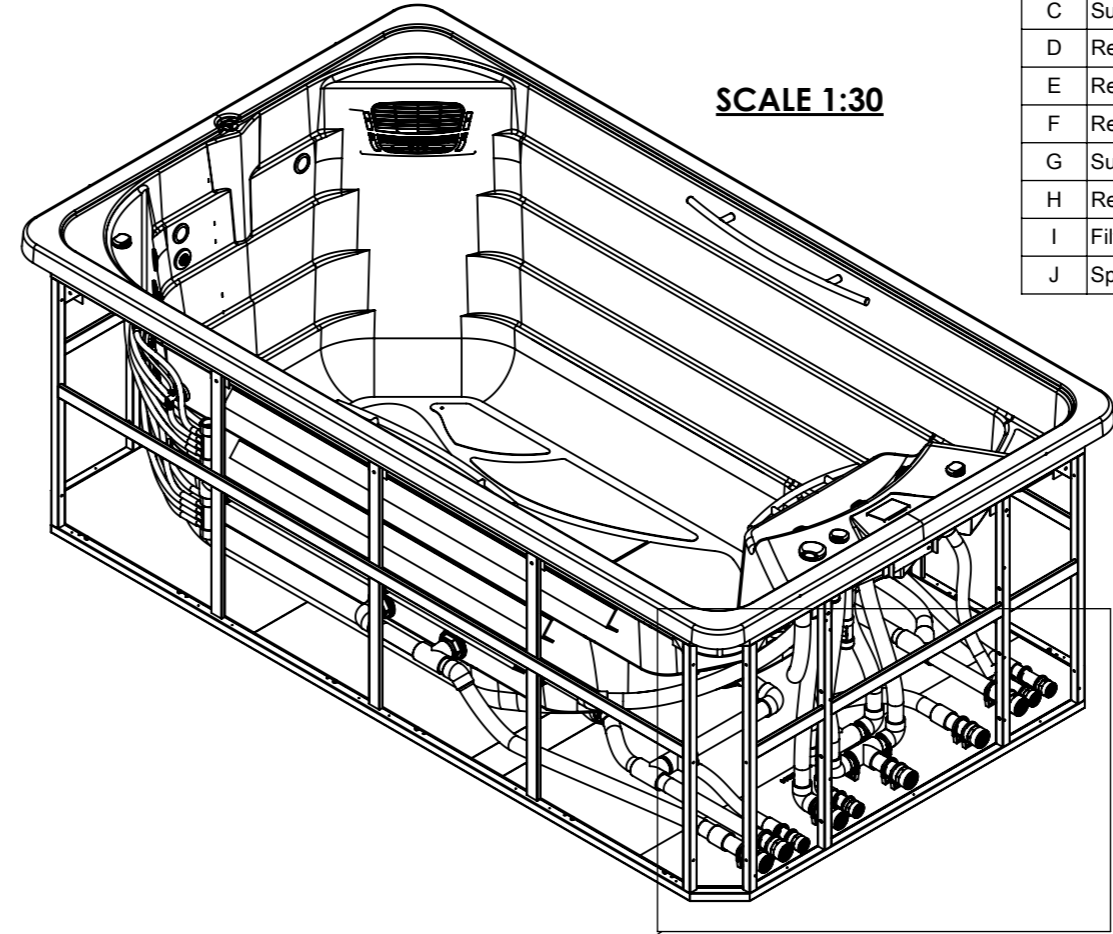

A	Suction Water Massage Pump 1	Ø 63 FEMALE SOCKET
B	Suction Water Massage Pump 2	Ø 63 FEMALE SOCKET
C	Suction Water Massage Pump 3	Ø 63 FEMALE SOCKET
D	Return Water Massage Pump 1	Ø 63 FEMALE SOCKET
E	Return Water Massage Pump 2	Ø 63 FEMALE SOCKET
F	Return Water Massage Pump 3	Ø 63 FEMALE SOCKET
G	Suction Filtration Pump	Ø 50 FEMALE SOCKET
H	Return Filtration Pump Inlets	Ø 50 FEMALE SOCKET
I	Filter pump suction vacuum cleaner	Ø 50 FEMALE SOCKET
J	Spa Drain	Ø 50 FEMALE SOCKET

SCALE 1:18

WARNING:
It's essential to keep a minimum clearance access of **700mm** all around.

According to our policy of continuous improvement, dimensions, features or components of this product can be partially or completely changed without prior notice.
It's Customer responsibility to verify that this is the last version of the drawing.

00	31/01/2024	A Arconada	Afegim pla inclinat botonera
Revision	Date Fecha	Name Nombre	Modification Modificaci3n

Dimensions in mm. General Tolerances +/- 10mm			COMMERCIAL		
Drawn	Date	Name	Code	Rev.	Size
Checked	08/05/2014	C. F.	iberspa	69129-AV	00
Scale 1:25	31/01/2024	X. Codina			
Sheet 1/1	General Tolerance DIN 7168 ISO 2768g				

General specifications	
Spa weight (empty)	1.177 Kg
Spa weight (full)	9.677 Kg