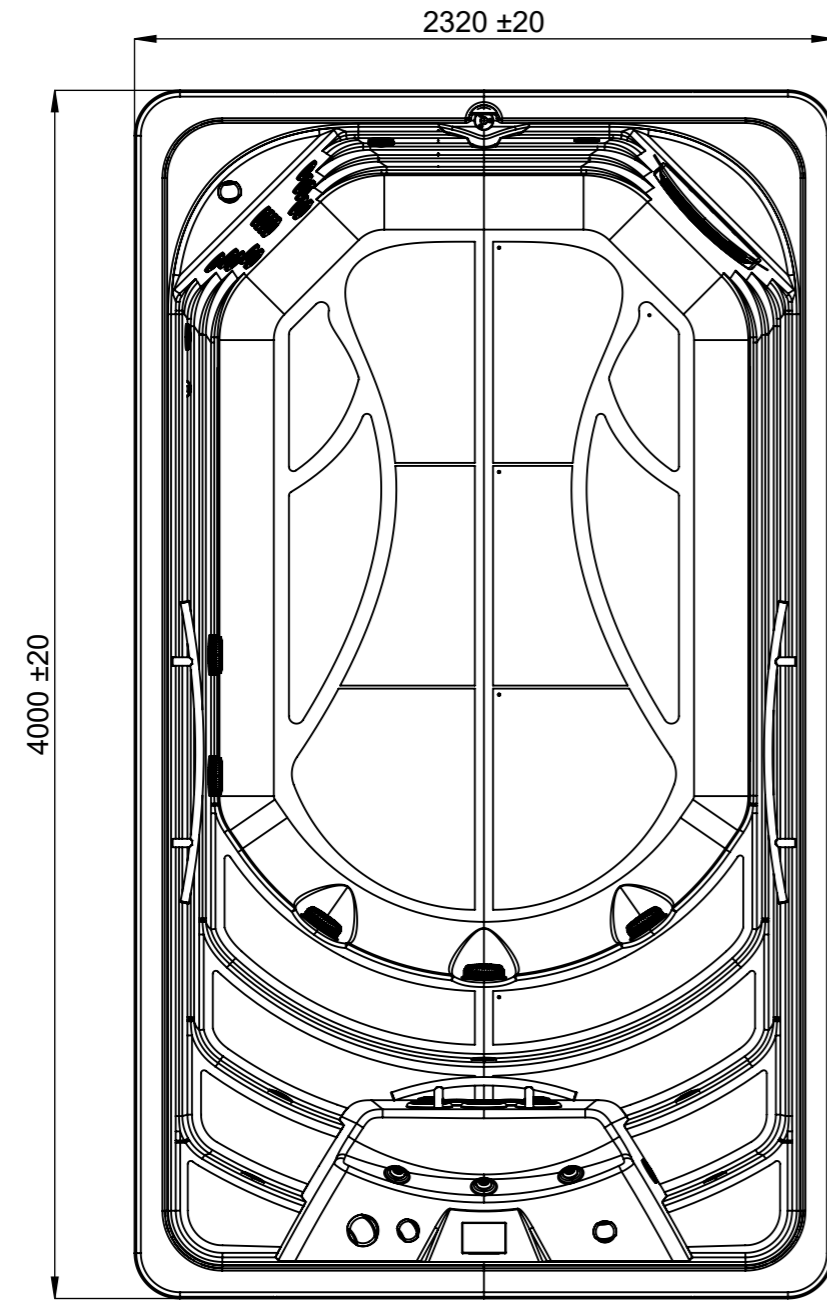

A	Suction Water Massage Pump 1	Ø 63 FEMALE SOCKET
B	Suction Water Massage Pump 2	Ø 63 FEMALE SOCKET
C	Suction Water Massage Pump 3	Ø 63 FEMALE SOCKET
D	Return Water Massage Pump 1	Ø 63 FEMALE SOCKET
E	Return Water Massage Pump 2	Ø 63 FEMALE SOCKET
F	Return Water Massage Pump 3	Ø 63 FEMALE SOCKET
G	Suction Filtration Pump	Ø 50 FEMALE SOCKET
H	Return Filtration Pump Inlets	Ø 50 FEMALE SOCKET
I	Filter pump suction vacuum cleaner	Ø 50 FEMALE SOCKET
J	Spa Drain	Ø 50 FEMALE SOCKET

SCALE 1:18

WARNING:
It's essential to keep a minimum clearance access of **700mm** all around.

According to our policy of continuous improvement, dimensions, features or components of this product can be partially or completely changed without prior notice.
It's Customer responsibility to verify that this is the last version of the drawing.

00	31/01/2024	A Arconada	Afegim pla inclinat botonera
Revision	Date Fecha	Name Nombre	Modification Modificaci3n

Dimensions in mm. General Tolerances +/- 10mm			COMMERCIAL		
Drawn	Date	Name	Code	Rev.	Size
Checked	08/05/2014	C. F.	iberspa	69129-AV	00
Scale 1:25	31/01/2024	X. Codina			
Sheet 1/1	General Tolerance DIN 7168 ISO 2768g				

General specifications	
Spa weight (empty)	1.177 Kg
Spa weight (full)	9.677 Kg