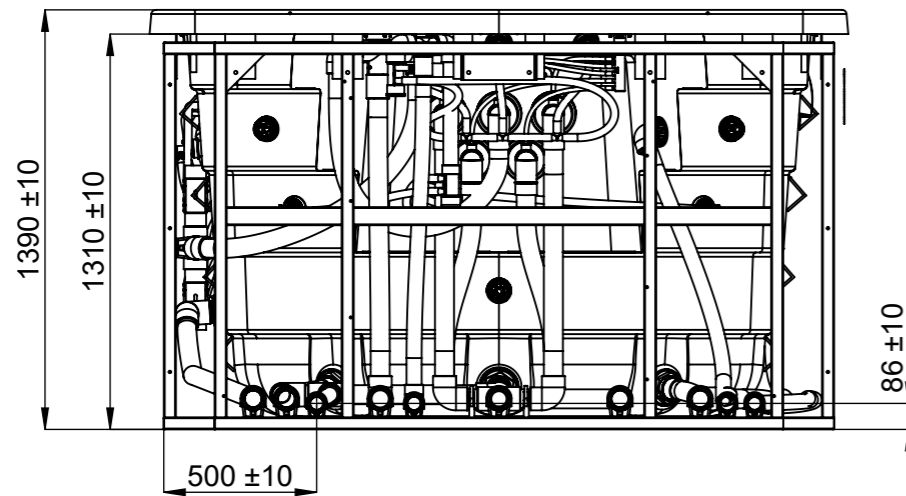

A	Suction Water Massage Pump 1	Ø 63 FEMALE SOCKET
B	Suction Water Massage Pump 2	Ø 63 FEMALE SOCKET
C	Suction Water Massage Pump 3	Ø 63 FEMALE SOCKET
D	Return Water Massage Pump 1	Ø 63 FEMALE SOCKET
E	Return Water Massage Pump 2	Ø 63 FEMALE SOCKET
F	Return Water Massage Pump 3	Ø 63 FEMALE SOCKET
G	Suction Filtration Pump	Ø 50 FEMALE SOCKET
H	Return Filtration Pump Inlets	Ø 50 FEMALE SOCKET
I	Filter pump suction vacuum cleaner	Ø 50 FEMALE SOCKET
J	Spa Drain	Ø 50 FEMALE SOCKET

SCALE 1:18

WARNING:
It's essential to keep a minimum clearance access of **700mm** all around.

According to our policy of continuous improvement, dimensions, features or components of this product can be partially or completely changed without prior notice.
It's Customer responsibility to verify that this is the last version of the drawing.

00	31/01/2024	A Arconada	Afegim pla inclinat botonera
Revision	Date Fecha	Name Nombre	Modification Modificaci3n

Dimensions in mm. General Tolerances +/- 10mm			COMMERCIAL		
Drawn	Date	Name	Code	Rev.	Size
Checked	08/05/2014	C. F.	iberspa	69129-AV	00
Scale 1:25	31/01/2024	X. Codina			
Sheet 1/1	General Tolerance DIN 7168 ISO 2768g				

General specifications	
Spa weight (empty)	1.177 Kg
Spa weight (full)	9.677 Kg