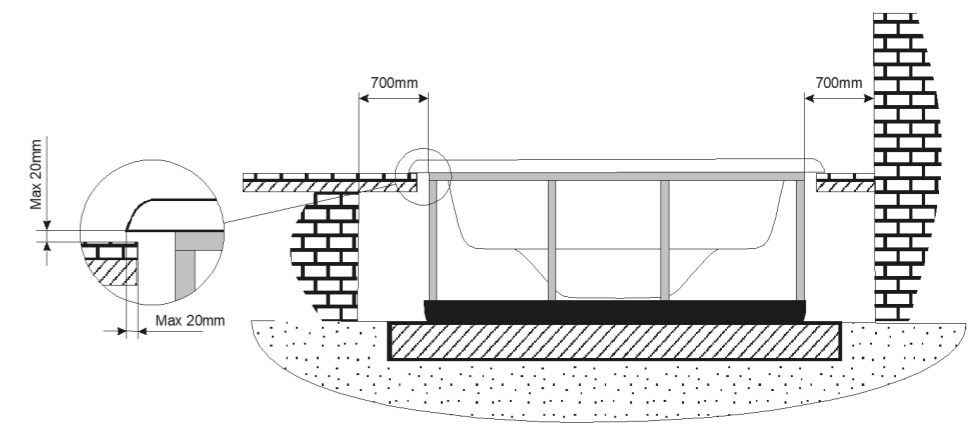

A	Suction Water Massage Pump 1	Ø 63 FEMALE SOCKET
B	Suction Water Massage Pump 2	Ø 63 FEMALE SOCKET
C	Suction Water Massage Pump 3	Ø 63 FEMALE SOCKET
D	Return Water Massage Pump 1	Ø 63 FEMALE SOCKET
E	Return Water Massage Pump 2	Ø 63 FEMALE SOCKET
F	Return Water Massage Pump 3	Ø 63 FEMALE SOCKET
G	Suction Filtration Pump	Ø 50 FEMALE SOCKET
H	Return Filtration Pump Inlets	Ø 50 FEMALE SOCKET
I	Filter pump suction vacuum cleaner	Ø 50 FEMALE SOCKET
J	Spa Drain	Ø 50 FEMALE SOCKET

SCALE 1:18

WARNING:
It's essential to keep a minimum clearance access of **700mm** all around.

According to our policy of continuous improvement, dimensions, features or components of this product can be partially or completely changed without prior notice.
It's Customer responsibility to verify that this is the last version of the drawing.

00	31/01/2024	A Arconada	Afegim pla inclinat botonera
Revision	Date Fecha	Name Nombre	Modification Modificaci3n

Dimensions in mm. General Tolerances +/- 10mm			COMMERCIAL		
Drawn	Date	Name	Code	Rev.	Size
Checked	08/05/2014	C. F.	iberspa	69129-AV	00
Scale 1:25	31/01/2024	X. Codina			
Sheet 1/1	General Tolerance DIN 7168 ISO 2768g				

General specifications	
Spa weight (empty)	1.177 Kg
Spa weight (full)	9.677 Kg