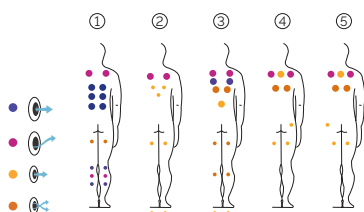

Water capacity (l): 1.063 liters

Weight: Empty 624 kg / Full 1.687 kg

1 colors

5 massages

SHELL FINISHES (ACRYLIC COLORS)

White Sterling Pearl Shadow

FURNITURE FINISHES (OUTDOOR CABINET)

White Solid Surface